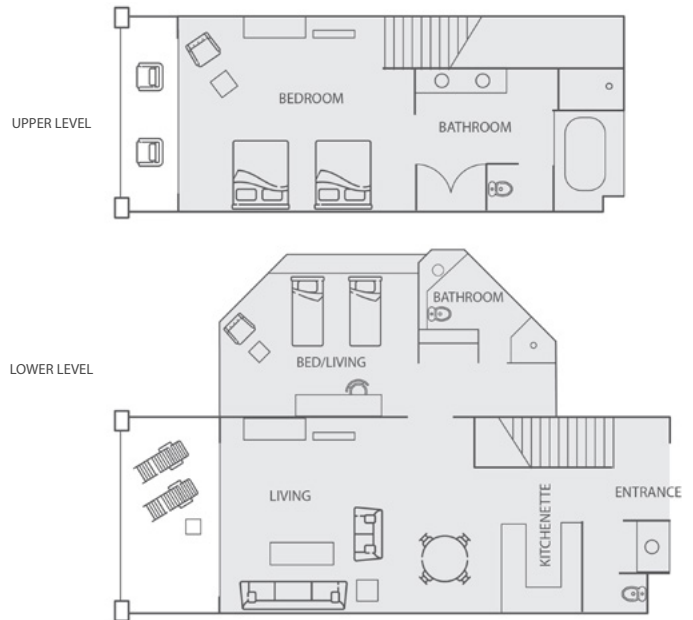

Property features: Restaurant, bar and lounge, 35m pool, business centre, porters desk, room service, disabled facilities, 24 hour reception, beach towels provided, access to internet, air-conditioning and ceiling fan, private balcony, television, bar fridge and mini bar, tea and coffee making facilities and rooms serviced daily.

Room Type	Max Guests	Bedding Configuration
Reef Suite	2	2 x queen beds or 1 x king bed
Reef Family Suite	6	2 x queen beds and 2 x single beds
Superior Reef Suite	2	2 x queen beds or 1 x king bed
One Bedroom Terrace Suite	2	1 x king bed (non split)
Two Bedroom Terrace Suite	6	2 x queen beds and 1 x king split
Presidential Suite	6	1 x king bed and 2 x queen beds
Superior Presidential Suite	6	1 x king bed and 2 x queen beds

For more information call 137 333, email vacations@hamiltonisland.com.au or visit hamiltonisland.com.au/reef-view-hotel

One Bedroom Terrace Suite

Reef Suite

Two Bedroom Terrace Suite

Reef Family Suite

Presidential and Superior Presidential Suite