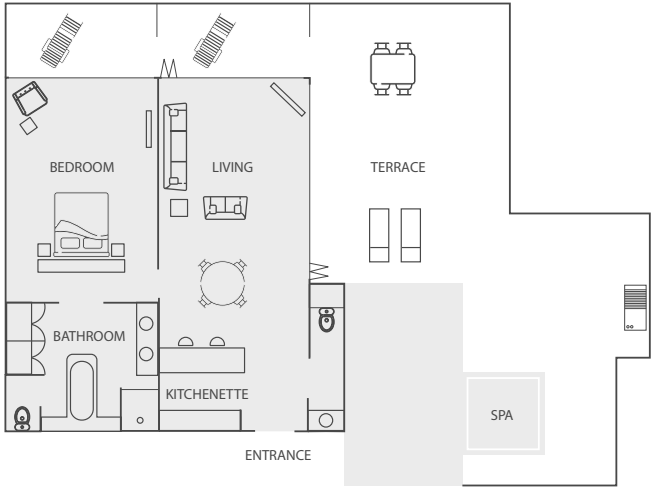

One Bedroom Terrace Suite