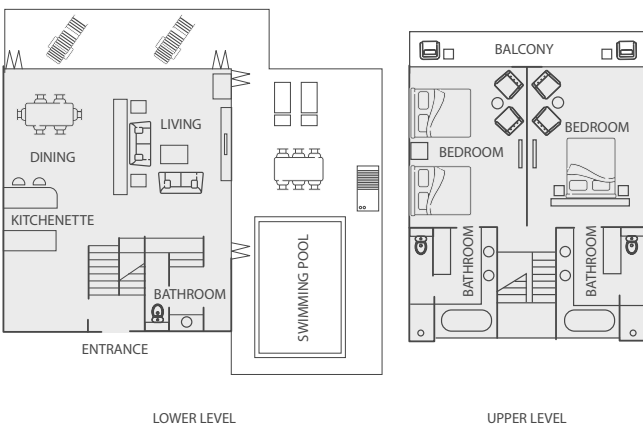

Property features: Restaurant, bar and lounge, 35m pool, business centre, porters desk, room service, disabled facilities, 24 hour reception, beach towels provided, access to internet, air-conditioning and ceiling fan, private balcony, television, bar fridge and mini bar, tea and coffee making facilities and rooms serviced daily.

Room Type	Max Guests	Bedding Configuration
Reef Suite	2	2 x queen beds or 1 x king bed
Reef Family Suite	6	2 x queen beds and 2 x single beds
Superior Reef Suite	2	2 x queen beds or 1 x king bed
One Bedroom Terrace Suite	2	1 x king bed (non split)
Two Bedroom Terrace Suite	6	2 x queen beds and 1 x king split
Presidential Suite	6	1 x king bed and 2 x queen beds
Superior Presidential Suite	6	1 x king bed and 2 x queen beds

For more information call 137 333, email vacations@hamiltonisland.com.au or visit hamiltonisland.com.au/reef-view-hotel

One Bedroom Terrace Suite

Reef Suite

Two Bedroom Terrace Suite

Reef Family Suite

Presidential and Superior Presidential Suite