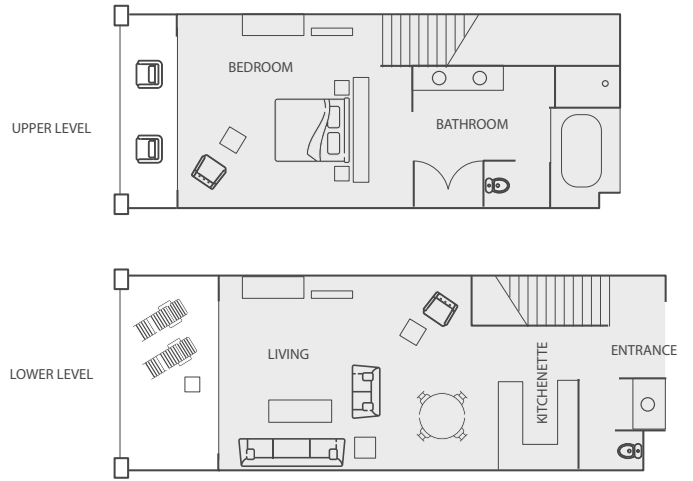

One Bedroom Terrace Suite

Reef Suite

Two Bedroom Terrace Suite

Reef Family Suite

Presidential and Superior Presidential Suite

For more information call 137 333, email vacations@hamiltonisland.com.au or visit hamiltonisland.com.au/reef-view-hotel