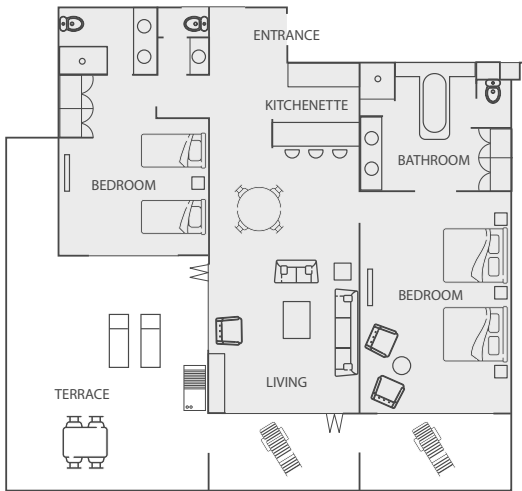

Property features: Restaurant, bar and lounge, 35m pool, business centre, porters desk, room service, disabled facilities, 24 hour reception, beach towels provided, access to internet, air-conditioning and ceiling fan, private balcony, television, bar fridge and mini bar, tea and coffee making facilities and rooms serviced daily.

Room Type	Max Guests	Bedding Configuration
Reef Suite	2	2 x queen beds or 1 x king bed
Reef Family Suite	6	2 x queen beds and 2 x single beds
Superior Reef Suite	2	2 x queen beds or 1 x king bed
One Bedroom Terrace Suite	2	1 x king bed (non split)
Two Bedroom Terrace Suite	6	2 x queen beds and 1 x king split
Presidential Suite	6	1 x king bed and 2 x queen beds
Superior Presidential Suite	6	1 x king bed and 2 x queen beds

For more information call 137 333, email vacations@hamiltonisland.com.au or visit hamiltonisland.com.au/reef-view-hotel

One Bedroom Terrace Suite

Reef Suite

Two Bedroom Terrace Suite

Reef Family Suite

Presidential and Superior Presidential Suite